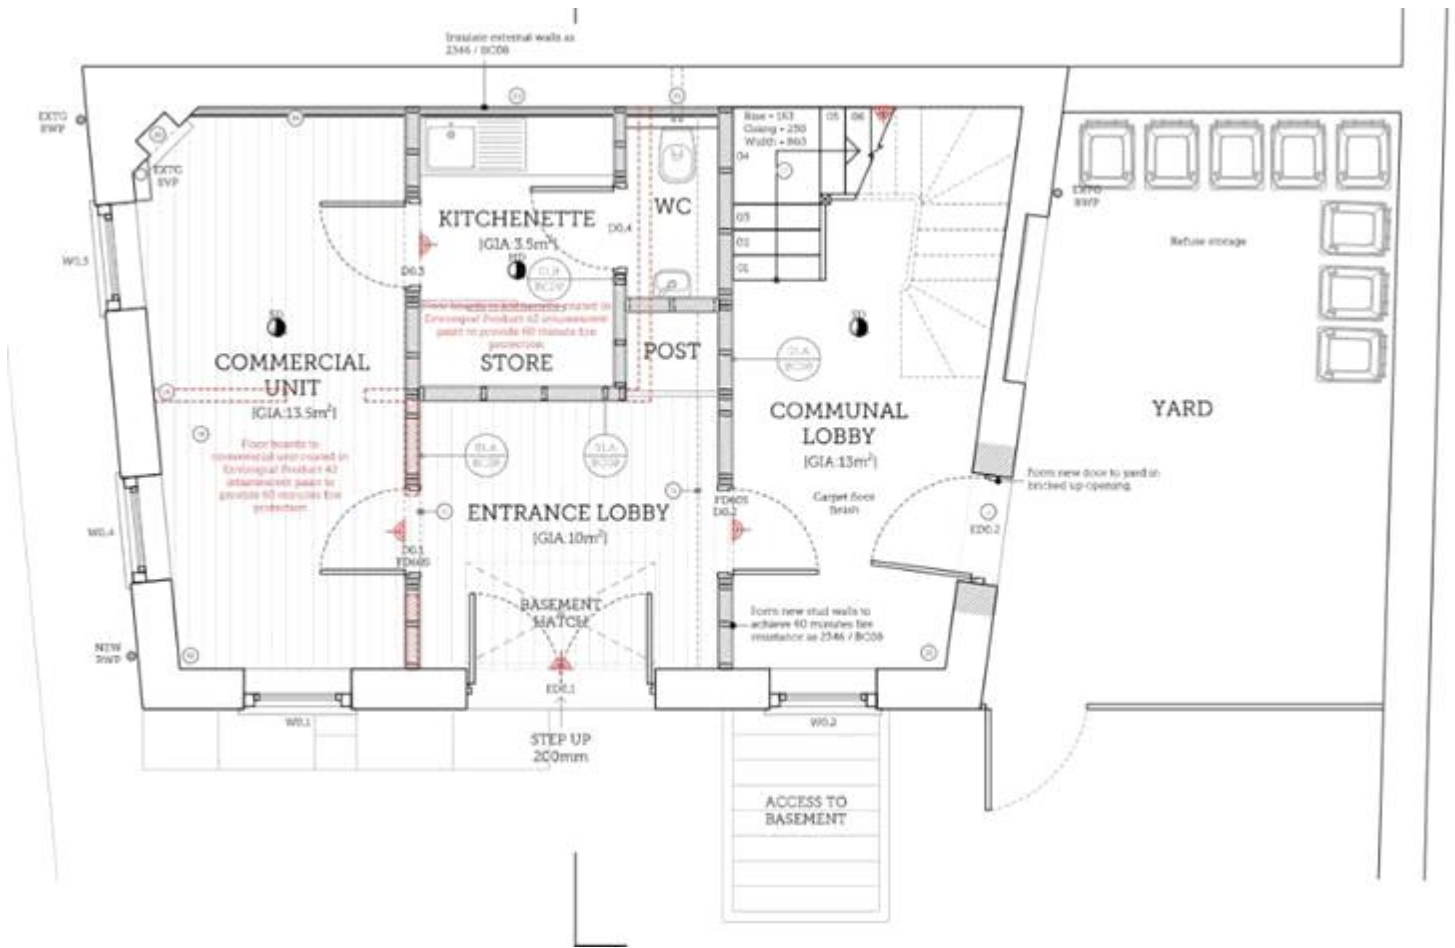

Central Location | Office/Shop To Let | Newly Refurbished |

01205356380

boston@plotway.co.uk

Deposit: £1,650
Holding Deposit: £150

Whilst every effort is made to ensure the accuracy of these details, it should be noted that the measurements are approximate only. Floorplans are for representation purposes only and prepared according to the RICS Code of Measuring Practice by our floorplan provider. Therefore, the layout of doors, windows and rooms are approximate and should be regarded as such by any prospective tenant.