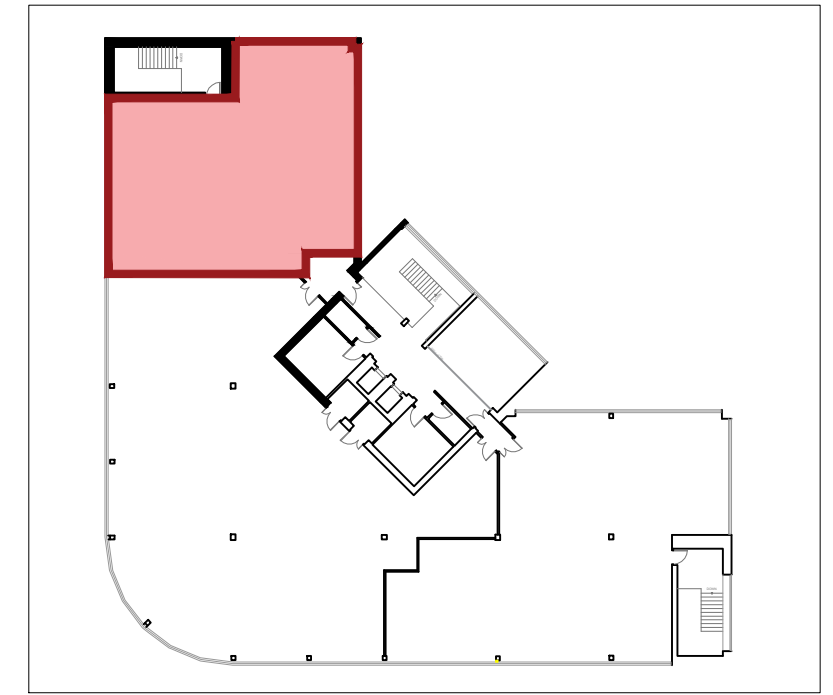

Concept Layout  
Scale 1:75

Location Plan  
Scale 1:500

DRAFT

<b>Client</b>	ION Industries Ltd		
<b>Project</b>	Office Relocation		
<b>Title</b>	Concept Office Layout		
<b>Address</b>	2nd Fl, Sir Bobby Robson House Esh Plaza Newcastle upon Tyne NE13 9BA		
<b>Scale</b>	1:75 @ A3	<b>Date</b>	16 July 2020
<b>Ref</b>	TBC		